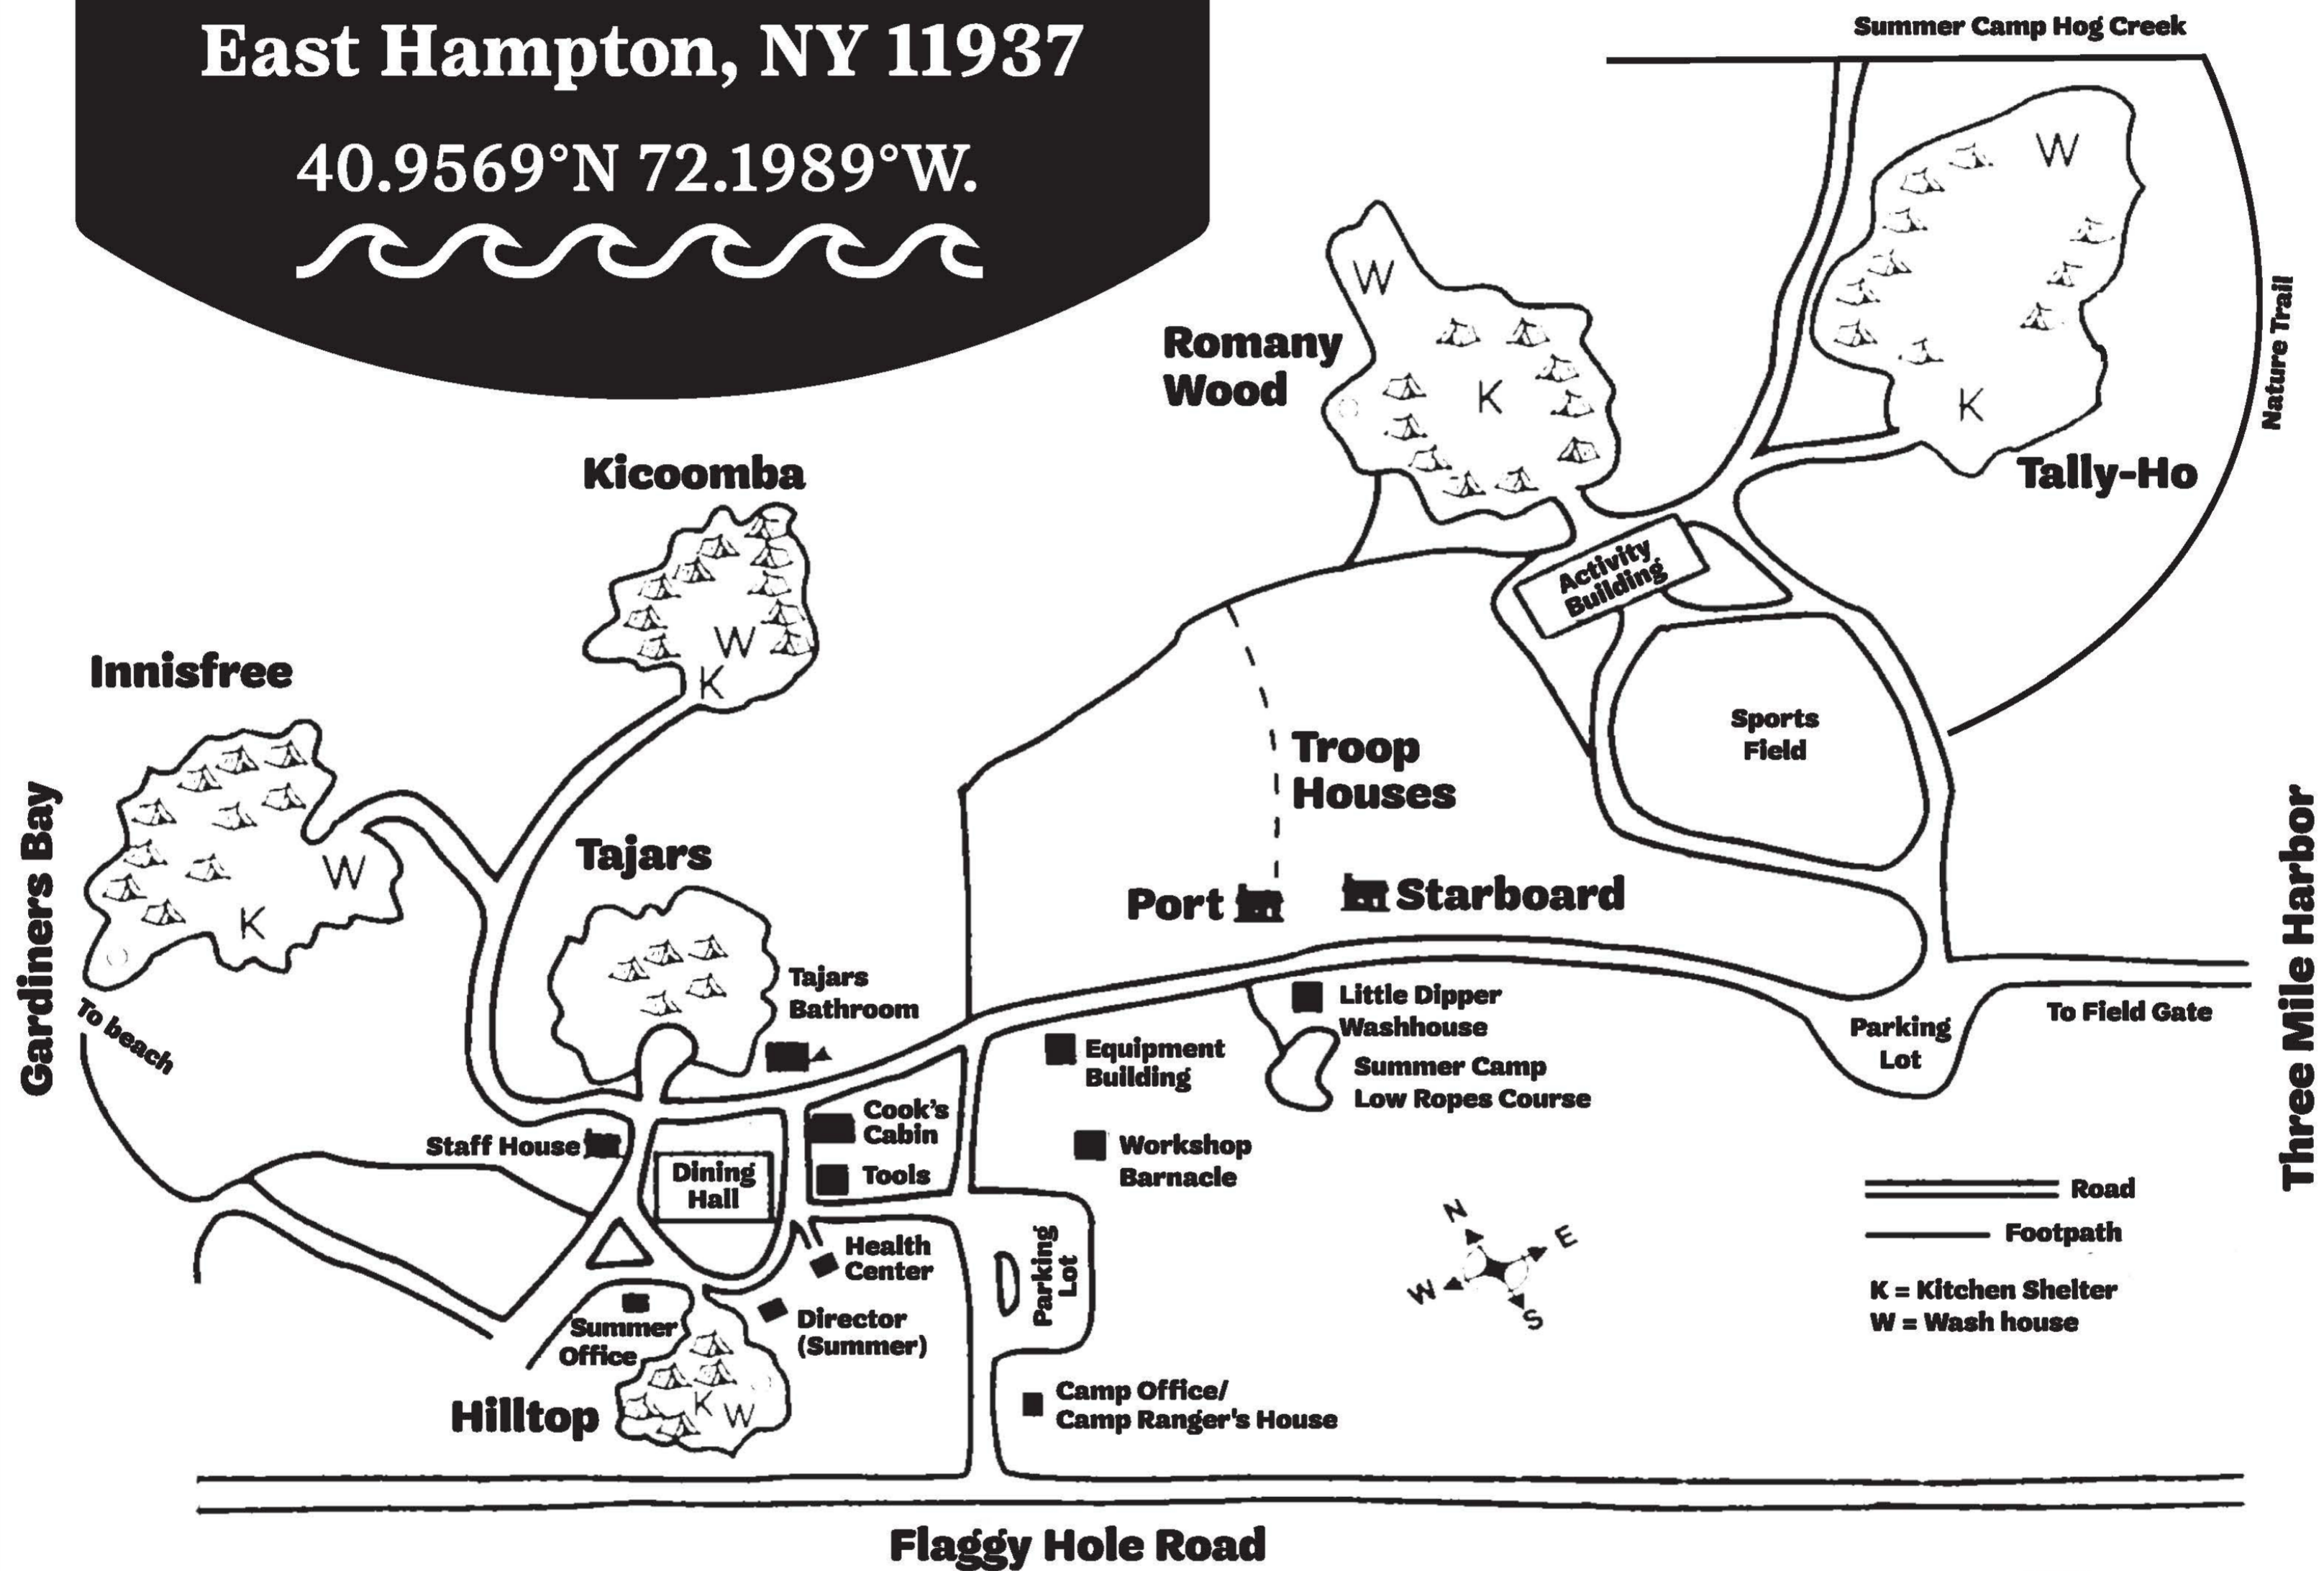

Camp Blue Bay

East Hampton, NY 11937

40.9569°N 72.1989°W.

Girl Scouts of Nassau County, Inc.

110 Ring Road West | Garden City, NY | 11530-3296

T. 516-741-2550 | F. 516-741-2207 | gsnc.org